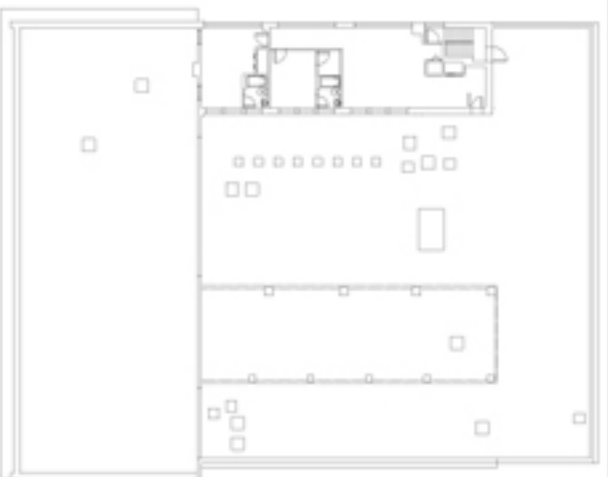

FILTER'S SQAURE - SITE PLAN

PHILADELPHIA, PA

⊕ SECOND FLOOR
SCALE: 1/8" = 1'-0"

⊕ THIRD FLOOR
SCALE: 1/8" = 1'-0"

2321 MANNING STREET

PHILADELPHIA, PA