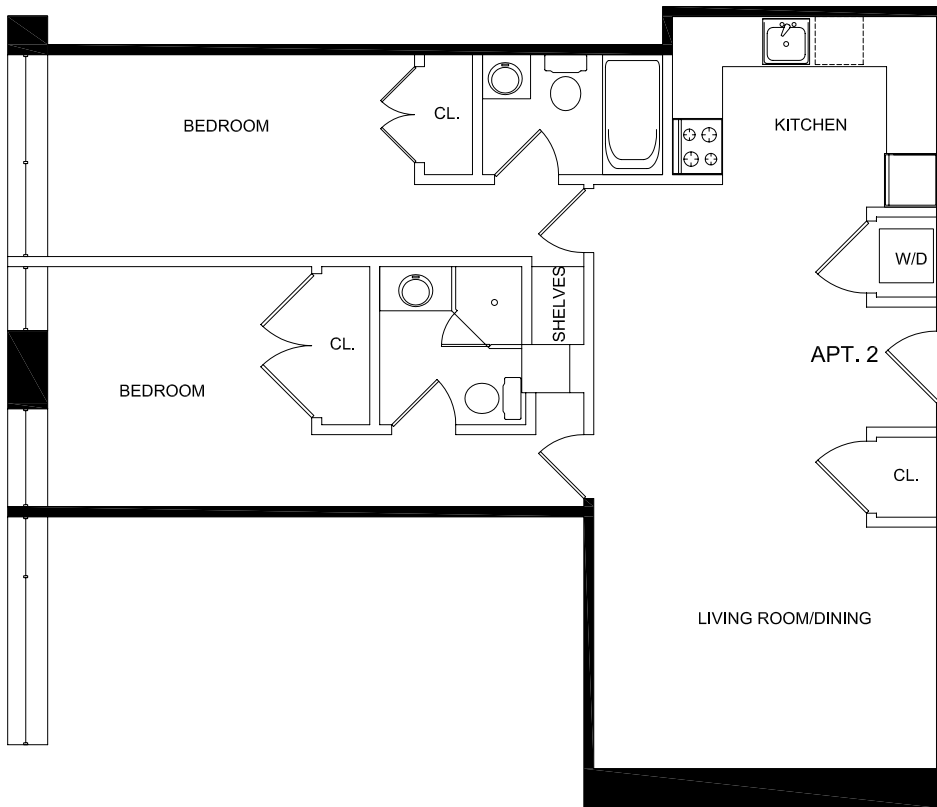

1 APARTMENT #1
A-1 SCALE: 1/8" = 1'-0"

1 APARTMENT #2
A-1 SCALE: 1/8" = 1'-0"

2321 MANNING STREET

PHILADELPHIA, PA