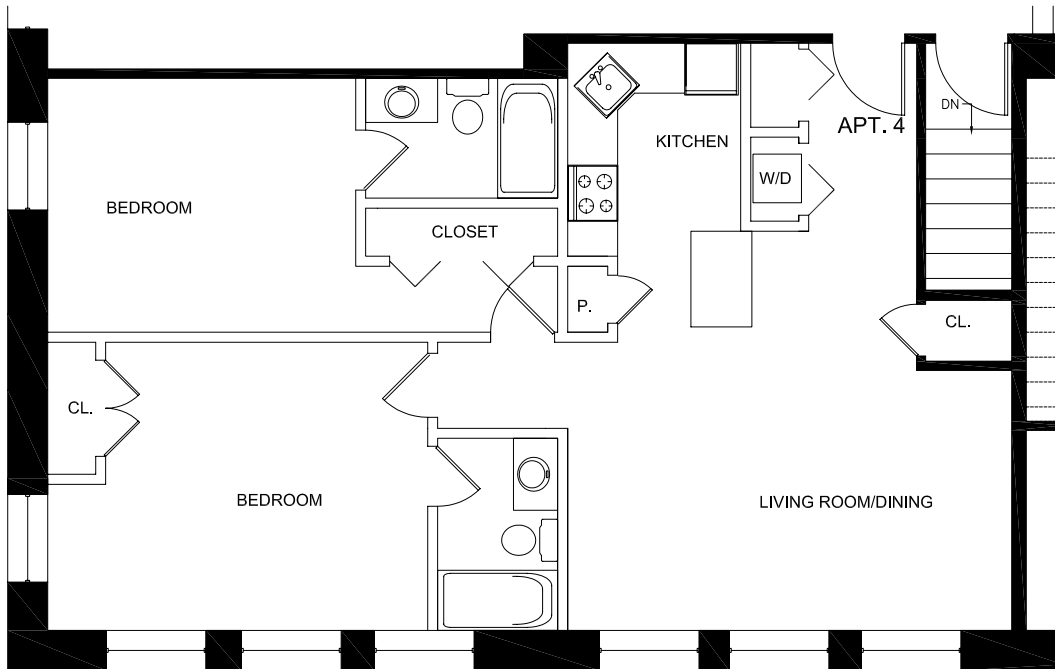

1 APARTMENT #3
A-2 SCALE: 1/8" = 1'-0"

1 APARTMENT #4
A-2 SCALE: 1/8" = 1'-0"

2321 MANNING STREET

PHILADELPHIA, PA